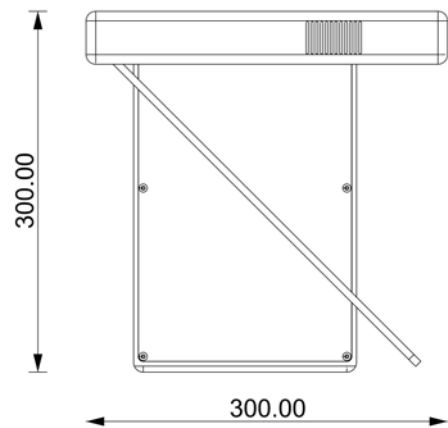

Address:
Rouaanstraat 7
Groningen
The Netherlands
9723 CA

E-mail: info@24-7mediatechnology.com
Telephone: +31 (0)50 360081
<http://www.24-7mediatechnology.com>