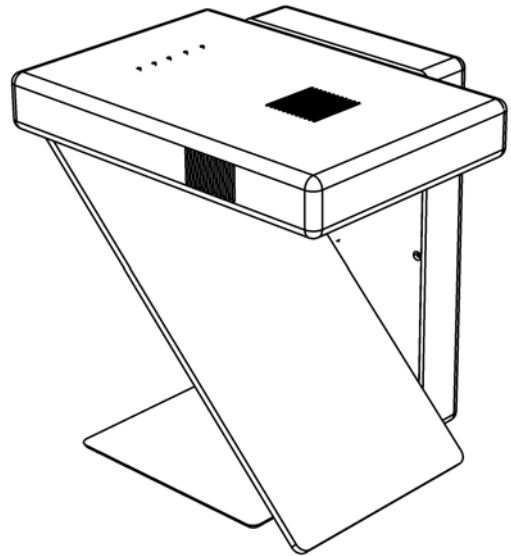

Address:
Rouaanstraat 7
Groningen
The Netherlands
9723 CA

E-mail: info@24-7mediatechnology.com
Telephone: +31 (0)50 360081
<http://www.24-7mediatechnology.com>