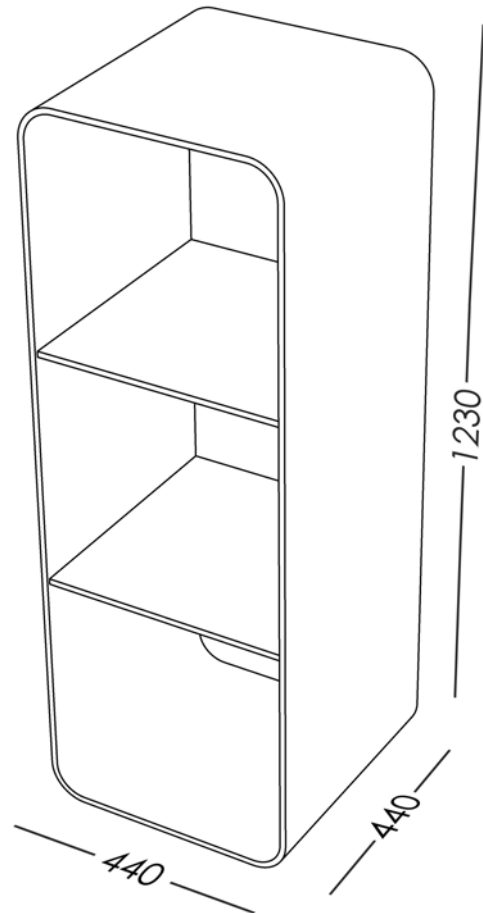

Address:
Rouaanstraat 7
Groningen
The Netherlands
9723 CA

E-mail: info@24-7mediatechnology.com
Telephone: +31 (0)50 360081
http://www.24-7mediatechnology.com