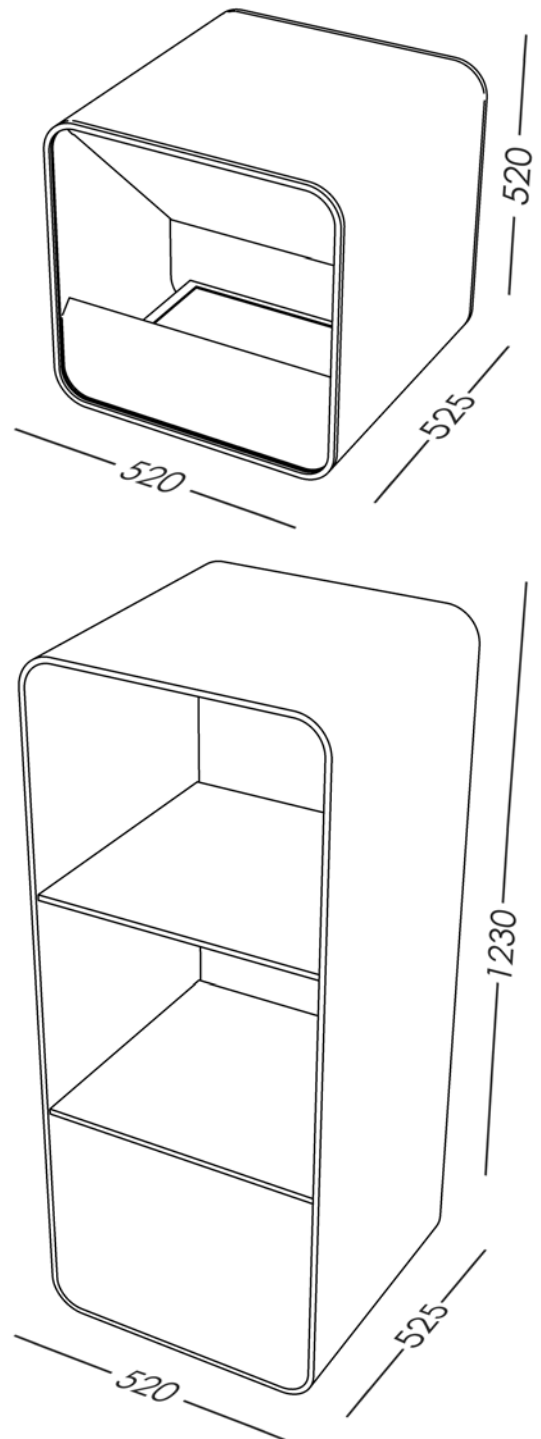

MATT COLOURS

Black 9005

White 9016

Material housing: Synthetic
Material optics: Glass

Address:
Rouaanstraat 7
Groningen
The Netherlands
9723 CA

E-mail: info@24-7mediatechnology.com
Telephone: +31 (0)50 360081
<http://www.24-7mediatechnology.com>