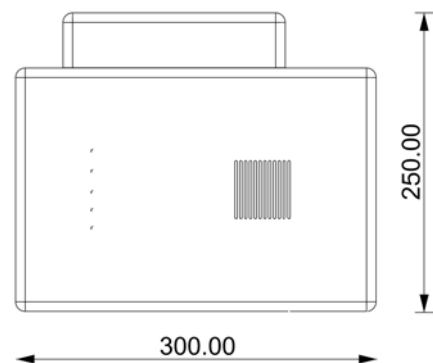

Address:
Rouaanstraat 7
Groningen
The Netherlands
9723 CA

E-mail: info@24-7mediatechnology.com
Telephone: +31 (0)50 360081
<http://www.24-7mediatechnology.com>