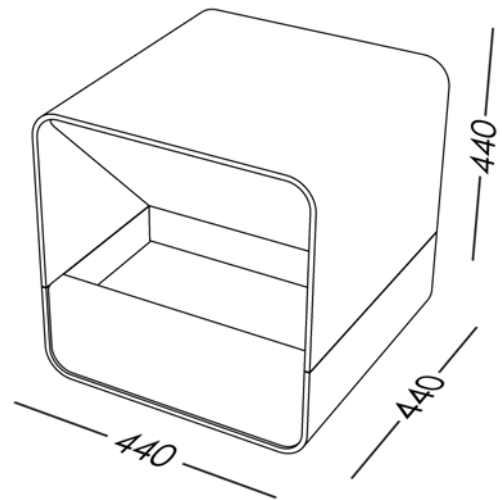

Address:
Rouaanstraat 7
Groningen
The Netherlands
9723 CA

E-mail: info@24-7mediatechnology.com
Telephone: +31 (0)50 360081
http://www.24-7mediatechnology.com