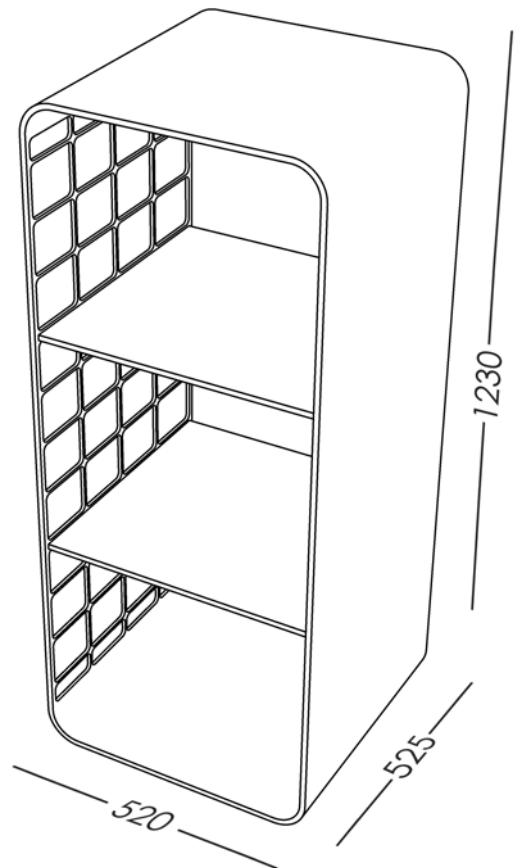

Glimm 3DHolobox HC 19 specifications

Brightness	1000cd/m ²
Viewing angle	+80°~-80°(H), +80°~-80°(V)
Resolution	1024X768
Contrast ratio	800:1
Pixel Pitch	0.294(H) x 0.294(V)
Active screen diagonal	19" (486 mm)
Active screen area	376.3 x 301.1 mm (14.69" x 11.76")
Internal storage	40 GB HDD
Power consumption	74W
Cooling	Fans for optimized cooling
Dimensions	520 x 520 x 525 mm (20" x 20" x 20.5")
Weight	25kg (55.12 lbs)
Video content	MPEG-1, MPEG-2 MP @ ML up to 14 Mbps
Audio	2.5 Watts speaker with volume knob
Protective glass	With reflection-reducing layer
Power supply	90-240 V AC, 50-60 Hz
Operating conditions	0 – 40°C 32 – 104°F at max. 80% humidity
OSD Menu	Brightness, contrast, H/Vposition, color, phase
Control Button	Power Switch
Content uploading	USB port
Floorstand	520 x 1230 x 525 mm (20" x 48" x 20.5")

Glimm 3DHolobox 19AL specifications

Brightness	1000cd/m ²
Viewing angle	+80°~-80°(H), +80°~-80°(V)
Resolution	1024X768
Contrast ratio	800:1
Pixel Pitch	0.294(H) x 0.294(V)
Active screen diagonal	19" (486 mm)
Active screen area	376.3 x 301.1 mm (14.69" x 11.76")
Internal storage	40 GB HDD
Power consumption	74W
Cooling	Fans for optimized cooling
Dimensions	520 x 520 x 525 mm (20" x 20" x 20.5")
Weight	60kg (132 lbs)
Video content	MPEG-1, MPEG-2 MP @ ML up to 14 Mbps
Audio	Optional
Protective glass	With reflection-reducing layer
Power supply	90-240 V AC, 50-60 Hz
Operating conditions	0 – 40°C 32 – 104°F at max. 80% humidity
OSD Menu	Brightness, contrast, H/Vposition, color, phase
Control Button	Power Switch
Content uploading	USB port
Floorstand	520 x 1230 x 525 mm (20" x 48" x 20.5")