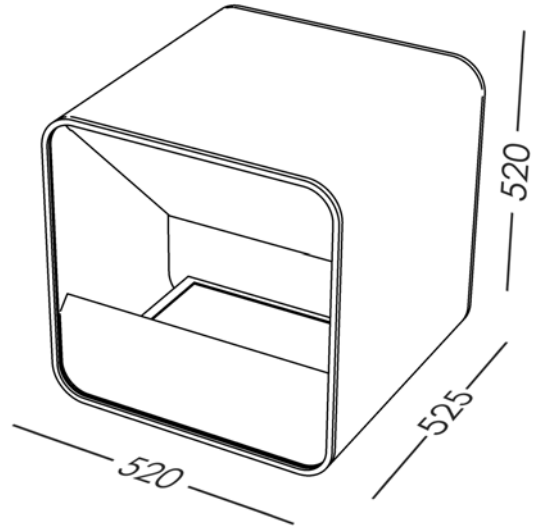

Glimm 3DHolobox HC 19 specifications

Brightness	1000cd/m ²
Viewing angle	+80°~-80°(H), +80°~-80°(V)
Resolution	1024X768
Contrast ratio	800:1
Pixel Pitch	0.294(H) x 0.294(V)
Active screen diagonal	19" (486 mm)
Active screen area	376.3 x 301.1 mm (14.69" x 11.76")
Internal storage	40 GB HDD
Power consumption	74W
Cooling	Fans for optimized cooling
Dimensions	520 x 520 x 525 mm (20" x 20" x 20.5")
Weight	25kg (55.12 lbs)
Video content	MPEG-1, MPEG-2 MP @ ML up to 14 Mbps
Audio	2.5 Watts speaker with volume knob
Protective glass	With reflection-reducing layer
Power supply	90-240 V AC, 50-60 Hz
Operating conditions	0 – 40°C 32 – 104°F at max. 80% humidity
OSD Menu	Brightness, contrast, H/Vposition, color, phase
Control Button	Power Switch
Content uploading	USB port
Floorstand	520 x 1230 x 525 mm (20" x 48" x 20.5")

Glimm 3DHolobox 19AL specifications

Brightness	1000cd/m ²
Viewing angle	+80°~-80°(H), +80°~-80°(V)
Resolution	1024X768
Contrast ratio	800:1
Pixel Pitch	0.294(H) x 0.294(V)
Active screen diagonal	19" (486 mm)
Active screen area	376.3 x 301.1 mm (14.69" x 11.76")
Internal storage	40 GB HDD
Power consumption	74W
Cooling	Fans for optimized cooling
Dimensions	520 x 520 x 525 mm (20" x 20" x 20.5")
Weight	60kg (132 lbs)
Video content	MPEG-1, MPEG-2 MP @ ML up to 14 Mbps
Audio	Optional
Protective glass	With reflection-reducing layer
Power supply	90-240 V AC, 50-60 Hz
Operating conditions	0 – 40°C 32 – 104°F at max. 80% humidity
OSD Menu	Brightness, contrast, H/Vposition, color, phase
Control Button	Power Switch
Content uploading	USB port
Floorstand	520 x 1230 x 525 mm (20" x 48" x 20.5")